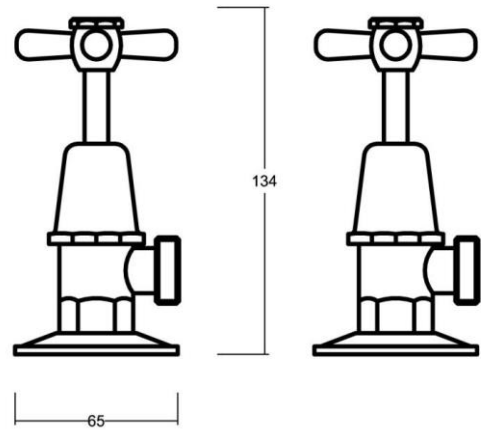

STAR Mk11 Washing Machine Set

Featuring the Exclusive Collection

alder tapware

FOR MORE INFORMATION VISIT
www.aldertapware.com.au

AVAILABLE FINISH:

CHROME

SPECIFICATIONS

PRODUCT CODE: 86390 CHROME
MATERIAL: BRASS
TEMPERATURE: MAX 75° C
PRESSURE: MAX 500 Kpa
ACCREDITATIONS: AS/NZS 3718 – WM 002002

PRODUCT FEATURES

- Traditionalists love STAR MKII with its timeless cross handle design, Hot and Cold buttons and bell bottom flange
- Keeping the tradition in the family with STAR MKII
- Solid brass construction
- Australian designed and engineered
- Supported by a 7 year warranty