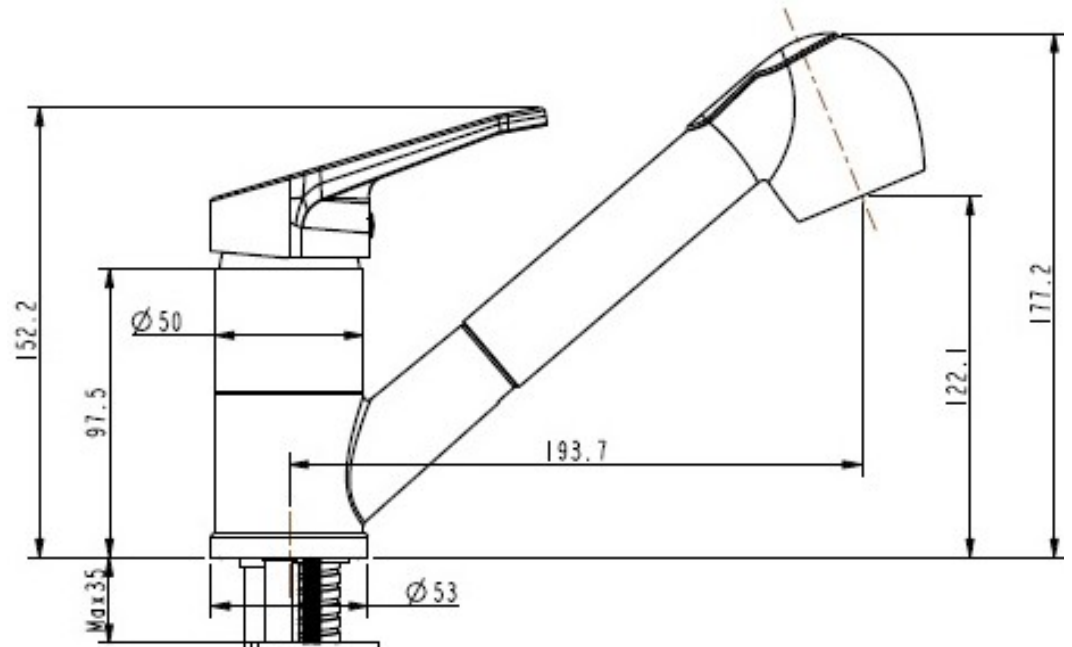

Millennium

Mixers • Showers • Accesories • Baths • Basins

DIAMOND PULLOUT SINK MIXER

CHROME 10115

- Contemporary new design
- 15 year conditional warranty
- Available in chrome
- Wels Rating 5 Star 6 l/min
- WELS registration #T32701
- Maximum operating pressure 500kpa
- Minimum operating pressure 150kpa
- Maximum water temperature 80 degrees
- Must be installed by a licensed plumber
- Isolation stops must be installed inline before flex connectors