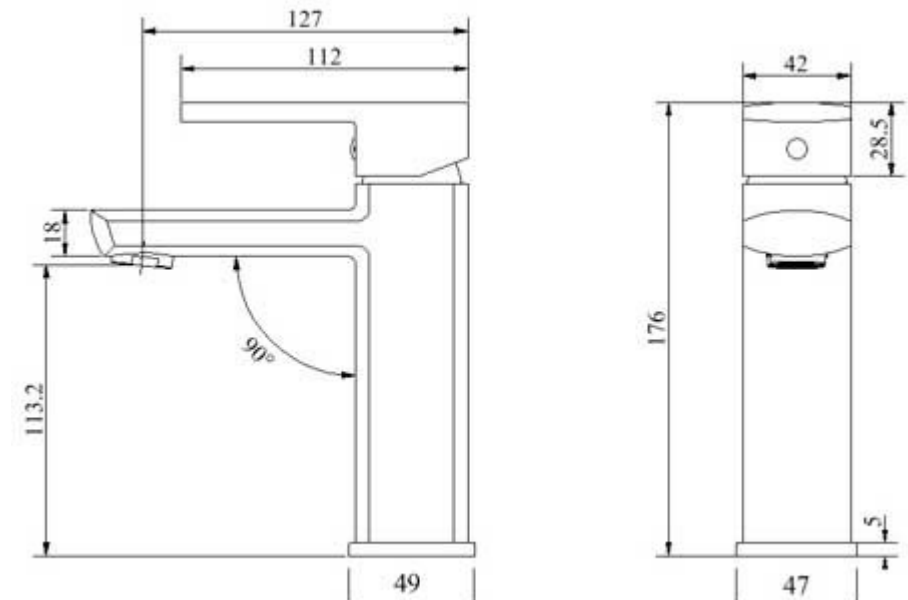

KONTI BASIN MIXER CP 10142

- Contemporary new design
- Available in chrome
- Wels Rating 5 Star 5 LPM
- Maximum operating pressure 500kpa
- Minimum operating pressure 150kpa
- Maximum water temperature 80 degrees
- Must be installed by a licensed plumber
- Must have isolation cocks installed inline before the mixer