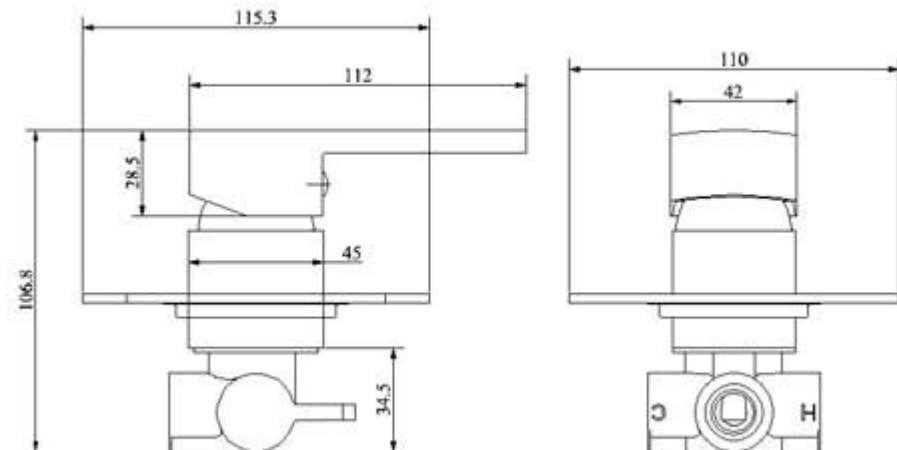

KONTI SHOWER MIXER CP 10143

- Contemporary new design
- Available in chrome
- Maximum operating pressure 500kpa
- Minimum operating pressure 150kpa
- Maximum water temperature 80 degrees
- Must be installed by a licensed plumber