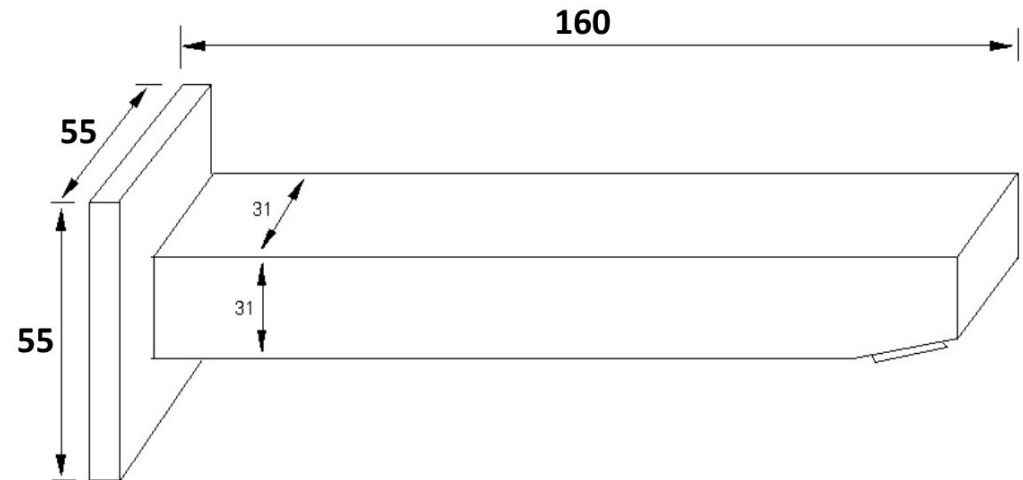

Millennium

Mixers • Showers • Accesories • Baths • Basins

ONRA BATH SPOUT 160MM

CHROME 10169

- Contemporary new design
- 15 Year replacement warranty
- Available in chrome
- Maximum operating pressure 500kpa
- Minimum operating pressure 150kpa
- Maximum water temperature 80 degrees
- Must be installed by a licensed plumber

MILLENNIUM TAPWARE by Peter W. Eldering Pty. Ltd.

NSW: 7 HARLEY CRES, CONDELL PARK, NSW 2200, PH: 02 9791 9655

FAX: 02 9791 9611 E: sales@eldering.com.au

QLD: 5/30 McCOTTER ST, ACACIA RIDGE, QLD 4110, PH: 07 3273 1071

FAX 07 3273 4038 E: qld@millenniumtapware.com.au

www.millenniumtapware.com.au