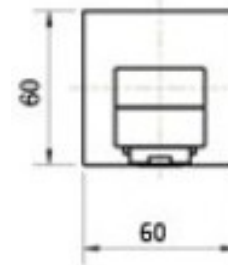

ONRA SWIVEL BATH SPOUT SET CP 10190

- Contemporary new design
- Available in chrome
- Maximum operating pressure 500kpa
- Minimum operating pressure 150kpa
- Maximum water temperature 80 degrees
- Must be installed by a licensed plumber