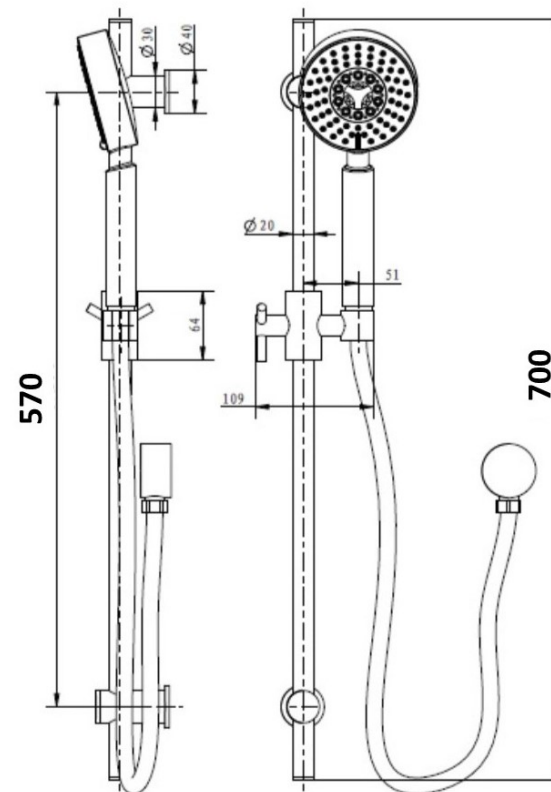

millennium
Advanced Water Solutions

ICOSA RAIL SHOWER CP 10219

- Contemporary new design
- Available in chrome
- WELS Rating—3 Star 9 LPM
- 5 function handpiece
- Maximum operating pressure 500kpa
- Minimum operating pressure 150kpa
- Maximum water temperature 80 degrees
- Must be installed by a licensed plumber