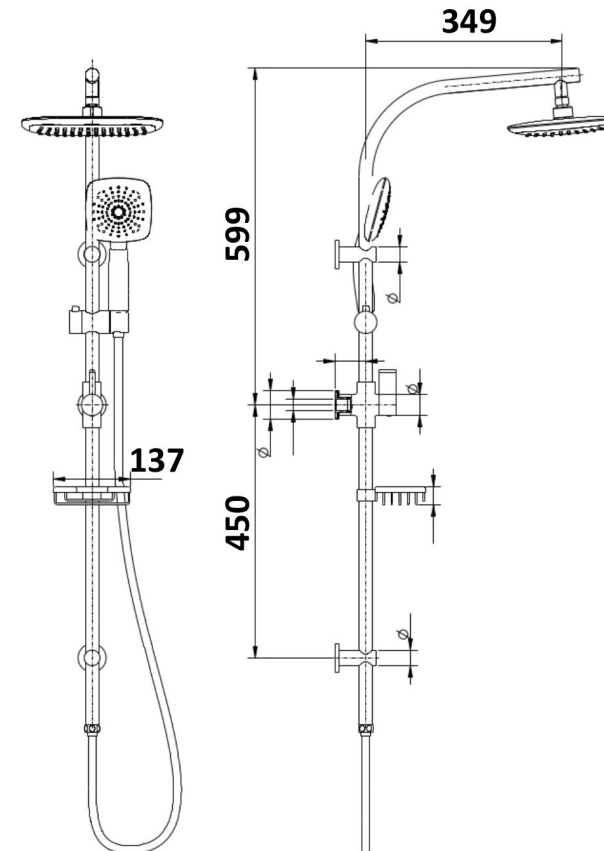

## KONTI COMBINATION SHOWER CP 10220

- Contemporary new design
- Available in chrome
- WELS Rating—3 Star 9 LPM
- 2 function handpiece
- Maximum operating pressure 500kpa
- Minimum operating pressure 150kpa
- Maximum water temperature 80 degrees
- Must be installed by a licensed plumber