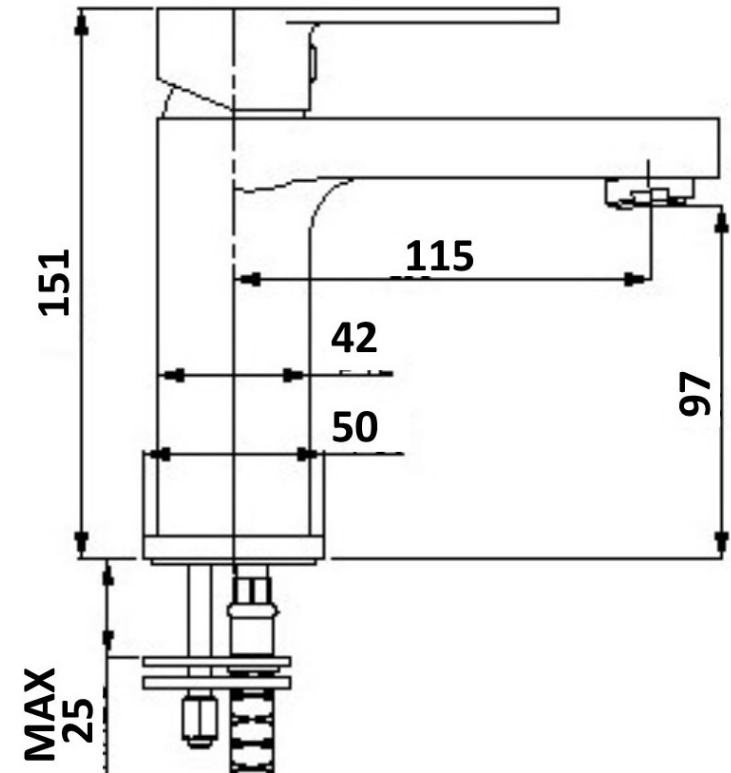

## KIATO BASIN MIXER CHROME 10310

- Contemporary new design
- Available in chrome & 3 additional finishes
- 15 year conditional warranty
- Wels Rating 5 Star 6 LPM
- WELS Registration T32317
- Maximum operating pressure 500kpa
- Minimum operating pressure 150kpa
- Maximum water temperature 80 degrees
- Must be installed by a licensed plumber
- Isolation stops must be installed inline before flex connectors