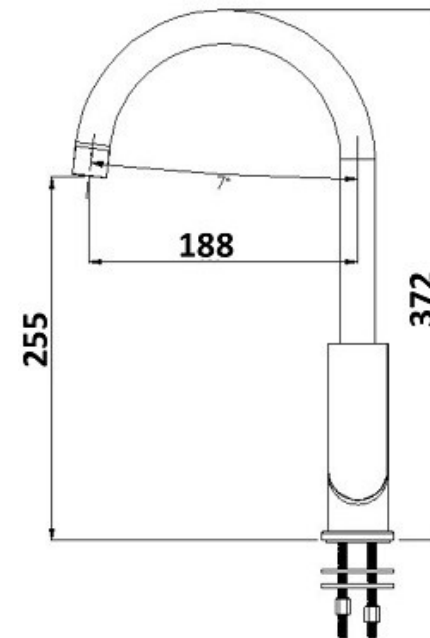

KIATO SINK MIXER CHROME 10314

- Contemporary new design
- Available in chrome, black, black/chrome, white/chrome
- Wels Rating 3 Star 8 LPM
- Maximum operating pressure 500kpa
- Minimum operating pressure 150kpa
- Maximum water temperature 80 degrees
- Must be installed by a licensed plumber
- Must have isolation stops installed inline before flex connectors