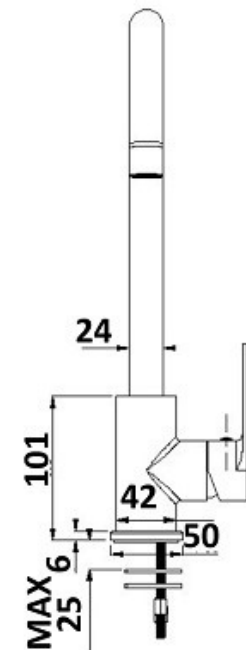

KIATO SINK MIXER CHROME 10314

- Contemporary new design
- Available in chrome, black, black/chrome, white/chrome
- Wels Rating 3 Star 8 LPM
- Maximum operating pressure 500kpa
- Minimum operating pressure 150kpa
- Maximum water temperature 80 degrees
- Must be installed by a licensed plumber
- Must have isolation stops installed inline before flex connectors

MILLENNIUM TAPWARE by Peter W. Eldering Pty. Ltd.

NSW: 7 HARLEY CRES, CONDELL PARK, NSW 2200, PH: 02 9791 9655

FAX: 02 9791 9611 E: sales@eldering.com.au

QLD: 5/30 McCOTTER ST, ACACIA RIDGE, QLD 4110, PH: 07 3273 1071