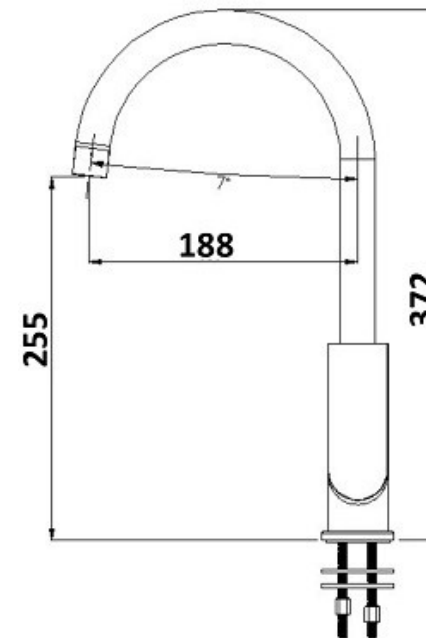

## KIATO SINK MIXER BLACK/CP 10316

- Contemporary new design
- Available in chrome, black, black/chrome, white/chrome
- Wels Rating 3 Star 8 LPM
- Maximum operating pressure 500kpa
- Minimum operating pressure 150kpa
- Maximum water temperature 80 degrees
- Must be installed by a licensed plumber
- Must have isolation stops installed inline before flex connectors