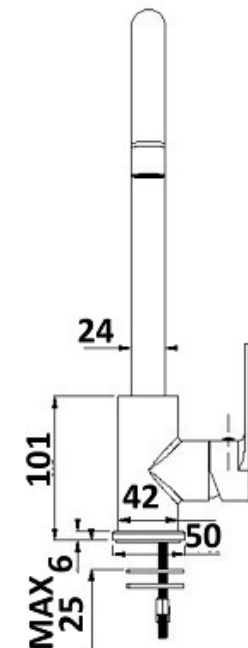

## KIATO SINK MIXER BLACK/CP 10316

- Contemporary new design
- Available in chrome, black, black/chrome, white/chrome
- Wels Rating 3 Star 8 LPM
- Maximum operating pressure 500kpa
- Minimum operating pressure 150kpa
- Maximum water temperature 80 degrees
- Must be installed by a licensed plumber
- Must have isolation stops installed inline before flex connectors

### **MILLENNIUM TAPWARE** by Peter W. Eldering Pty. Ltd.

NSW: 7 HARLEY CRES, CONDELL PARK, NSW 2200, PH: 02 9791 9655

FAX: 02 9791 9611 E: [sales@eldering.com.au](mailto:sales@eldering.com.au)

QLD: 5/30 McCOTTER ST, ACACIA RIDGE, QLD 4110, PH: 07 3273 1071