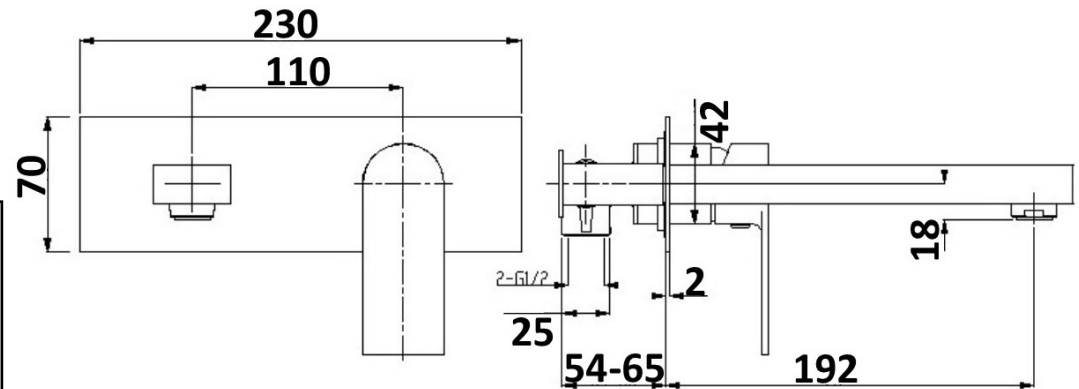

KIATO WALL BASIN MIXER CHROME 10318

- Contemporary new design
- Available in chrome & 6 additional finishes
- 15 Year conditional warranty
- WELS Rating 5 Star 6 LPM
- WELS Registration T32184
- Maximum operating pressure 500kpa
- Minimum operating pressure 150kpa
- Maximum water temperature 80 degrees
- Must be installed by a licensed plumber