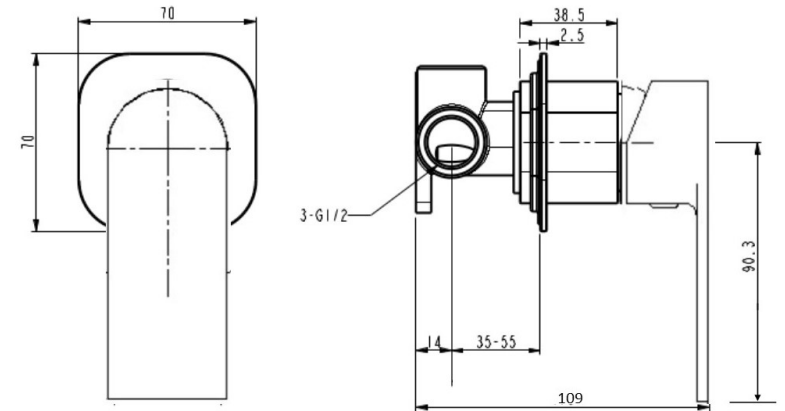

Millennium

Mixers • Showers • Accessories

KIATO SHOWER MIXER CHROME 10323

- Contemporary new design
- Available in chrome & 3 other finishes
- Available with optional square backplate in chrome or black
- 15 Year conditional warranty
- Maximum operating pressure 500kpa
- Minimum operating pressure 150kpa
- Maximum water temperature 80 degrees
- Must be installed by a licensed plumber