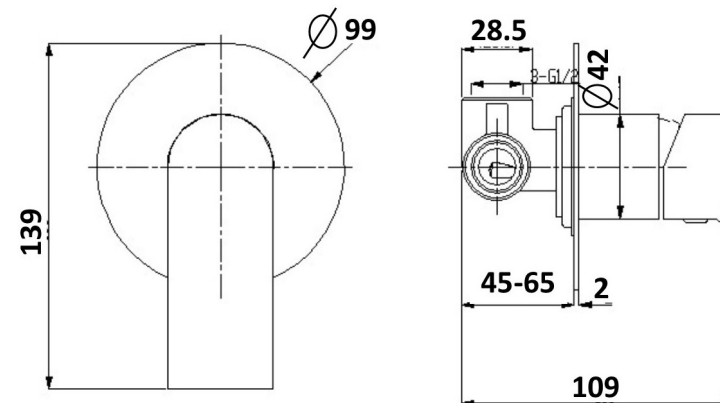

Millennium

Mixers • Showers • Accessories

KIATO SHOWER MIXER CHROME 10323

- Contemporary new design
- Available in chrome & 3 other finishes
- Available with optional square backplate in chrome or black
- 15 Year conditional warranty
- Maximum operating pressure 500kpa
- Minimum operating pressure 150kpa
- Maximum water temperature 80 degrees
- Must be installed by a licensed plumber