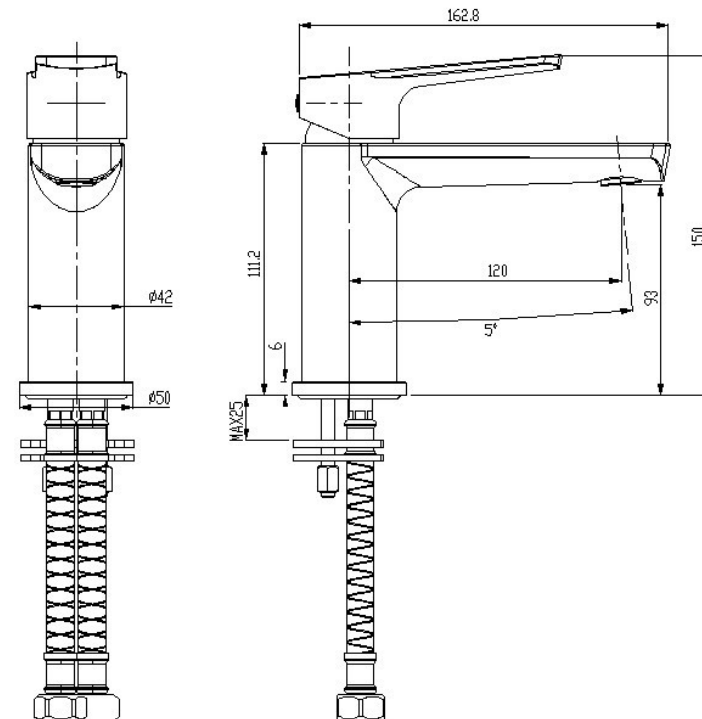

AKEMI BASIN MIXER BLACK/ROSE GOLD PVD 10330BRG

- Contemporary new design
- Available in black/rose gold & 6 additional finishes
- 15 year conditional warranty
- Wels Rating 5 Star 6 LPM
- WELS Registration T32327 (V)
- Maximum operating pressure 500kpa
- Minimum operating pressure 150kpa
- Maximum water temperature 80 degrees
- Must be installed by a licensed plumber
- Isolation stops must be installed inline before flex connectors