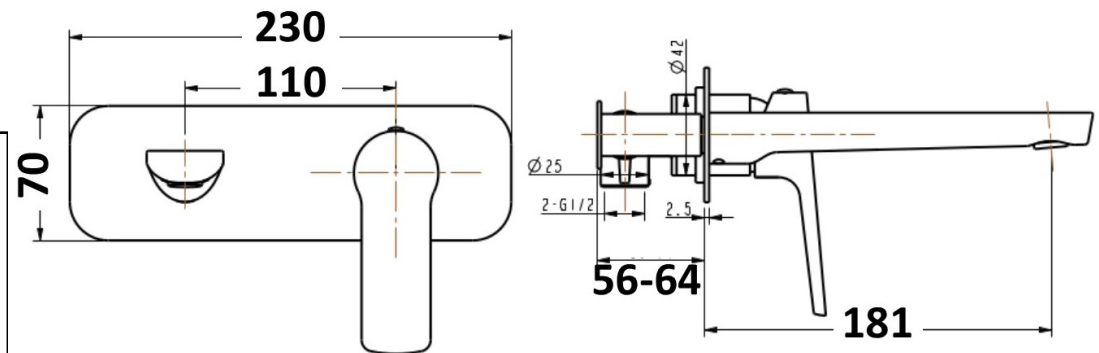

AKEMI WALL BASIN MIXER BLACK 10339

- Contemporary new design
- Available in chrome & 6 other finishes
- 15 Year conditional warranty
- WELS Rating 5 Star 6 LPM
- WELS Registration T32180 (V)
- Maximum operating pressure 500kpa
- Minimum operating pressure 150kpa
- Maximum water temperature 80 degrees
- Must be installed by a licensed plumber