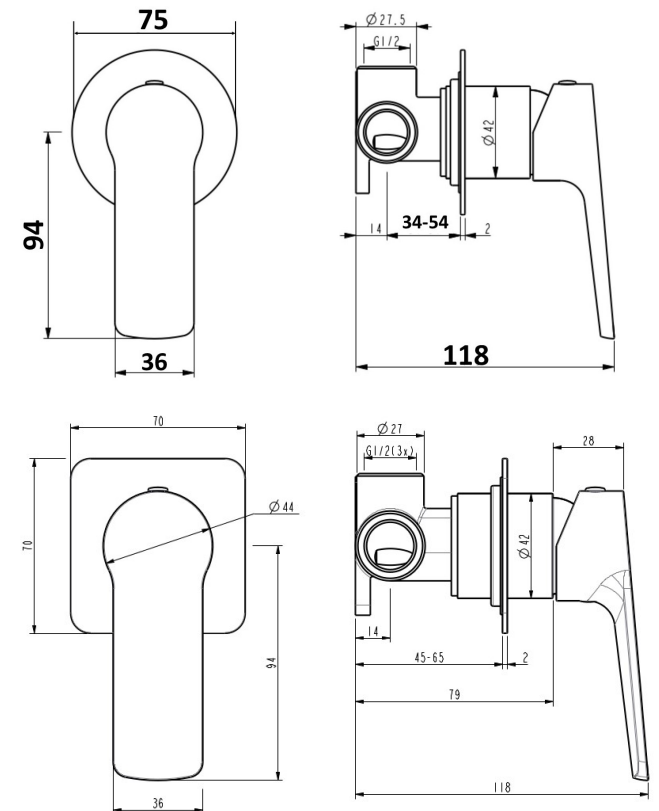

AKEMI SHOWER MIXER BLACK/CHROME 10344

- Contemporary new design
- Available in chrome & 6 other finishes
- Available with optional square backplate in chrome or black
- 15 Year conditional warranty
- Maximum operating pressure 500kpa
- Minimum operating pressure 150kpa
- Maximum water temperature 80 degrees
- Must be installed by a licensed plumber