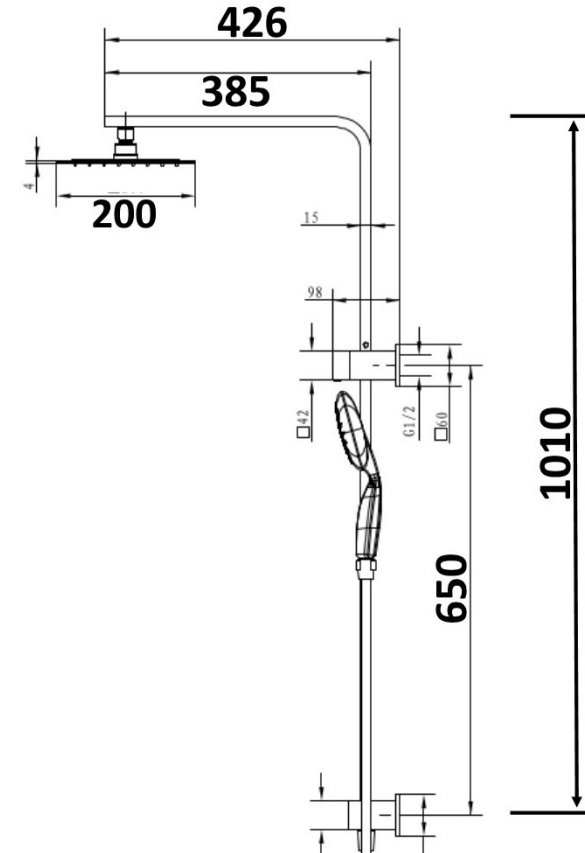

KIATO COMBINATION SHOWER CP 10352

- Contemporary new design
- Available in chrome
- WELS Rating 3 Star 9 LPM
- 2 function handpiece
- Maximum operating pressure 500kpa
- Minimum operating pressure 150kpa
- Maximum water temperature 80 degrees
- Must be installed by a licensed plumber

MILLENNIUM TAPWARE by Peter W. Eldering Pty. Ltd.

NSW: 7 HARLEY CRES, CONDELL PARK, NSW 2200, PH: 02 9791 9655

FAX: 02 9791 9611 E: sales@eldering.com.au

QLD: 5/30 McCOTTER ST, ACACIA RIDGE, QLD 4110, PH: 07 3273 1071