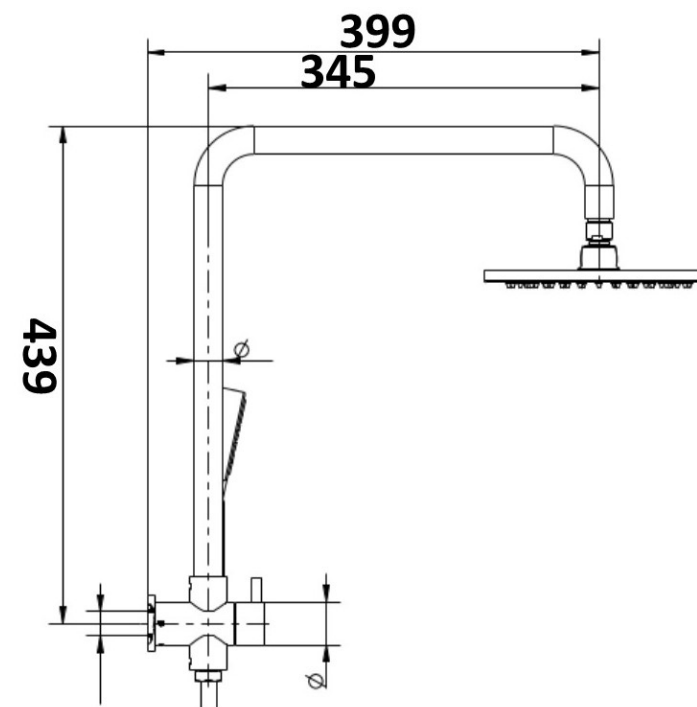

AKEMI DUAL SHOWER CHROME 10353

- Contemporary new design
- Available in chrome
- Dual fixing for added stability
- Brass & ABS construction
- 15 year replacement warranty
- WELS rating 3 Star 9 l/min
- 3 function handpiece
- Max. operating pressure 500 kpa
- Min. operating pressure 150 kpa
- Maximum water temperature 80 degrees
- Must be installed by a licensed plumber