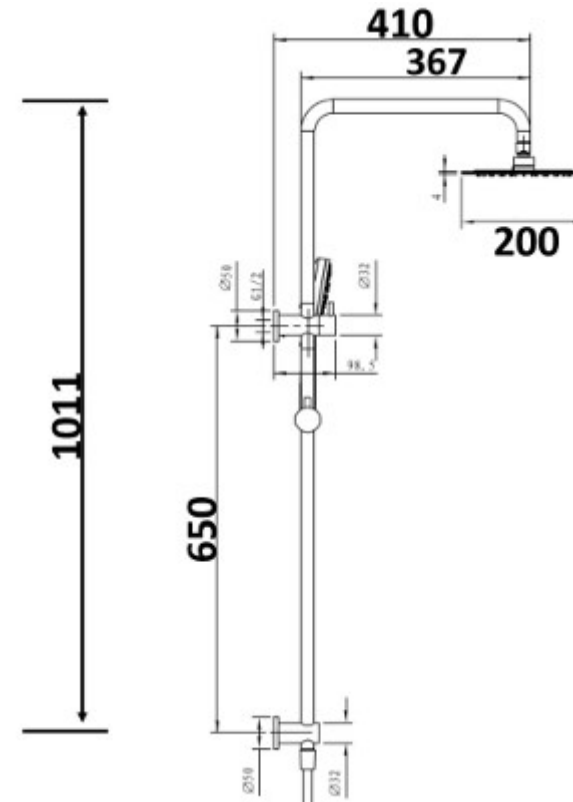

AKEMI KURO COMBO SHOWER BLACK/CP 10354BL

- Contemporary new design
- Available in black/chrome & chrome
- WELS Rating—3 Star 9 LPM
- Single function handpiece
- Maximum operating pressure 500kpa
- Minimum operating pressure 150kpa
- Maximum water temperature 80 degrees
- Must be installed by a licensed plumber