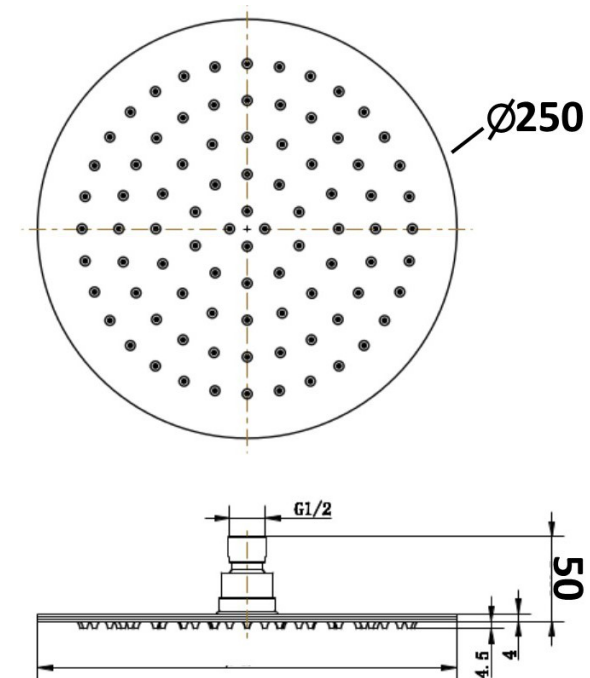

AKEMI OVERHEAD ROSE 250MM PSS 10358

- Contemporary new design
- Available in 304 polished stainless steel
- WELS Rating 3 Star 9 LPM
- Maximum operating pressure 500kpa
- Minimum operating pressure 150kpa
- Maximum water temperature 80 degrees
- Must be installed by a licensed plumber