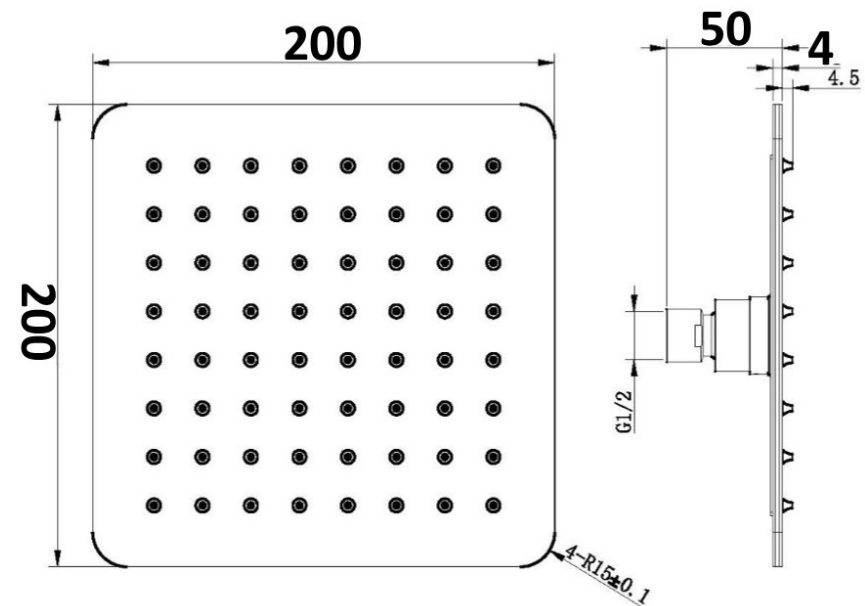

KIATO OVERHEAD ROSE 200MM PSS 10359

- Contemporary new design
- Available in polished stainless steel 304
- WELS Rating 3 Star 9 LPM
- Maximum operating pressure 500kpa
- Minimum operating pressure 150kpa
- Maximum water temperature 80 degrees
- Must be installed by a licensed plumber