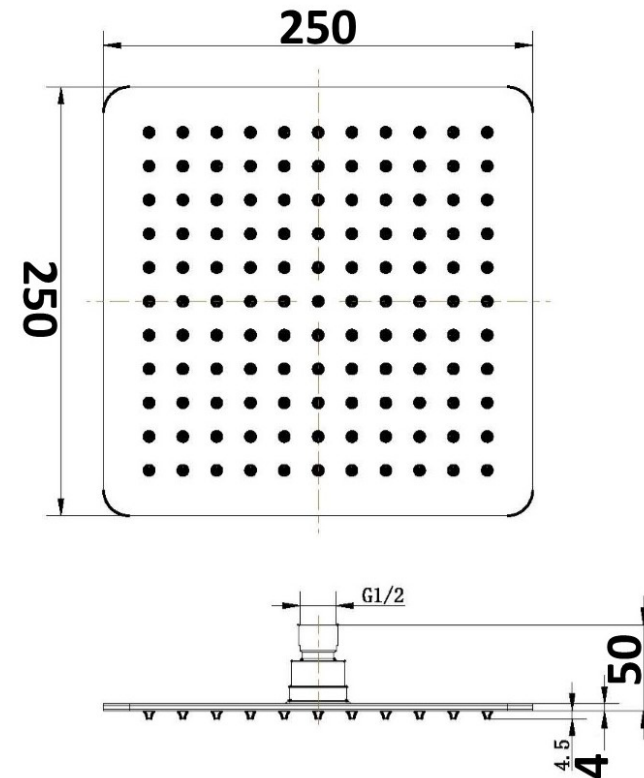

KIATO OVERHEAD ROSE 250MM

PSS 10360

- Contemporary new design
- Available in polished stainless steel 304
- WELS Rating 3 Star 9 LPM
- Maximum operating pressure 500kpa
- Minimum operating pressure 150kpa
- Maximum water temperature 80 degrees
- Must be installed by a licensed plumber