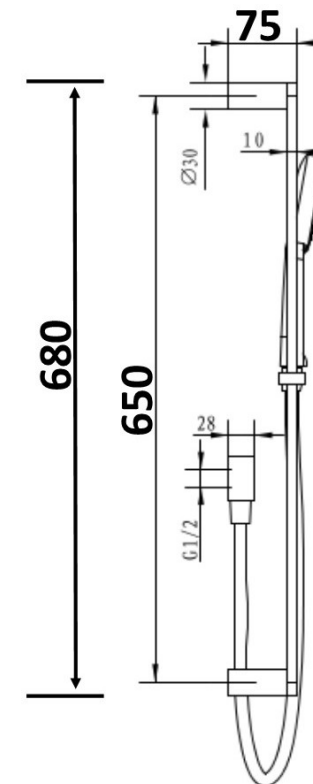

Millennium

Mixers • Showers • Accesories • Baths • Basins

AKEMI RAIL SHOWER BLACK/ CHROME 10361

- Contemporary new design
- Available in chrome & black/chrome
- WELS Rating—3 Star 9 LPM
- WELS Registration # S12856
- Single function handpiece
- Maximum operating pressure 500kpa
- Minimum operating pressure 150kpa
- Maximum water temperature 80 degrees
- Must be installed by a licensed plumber