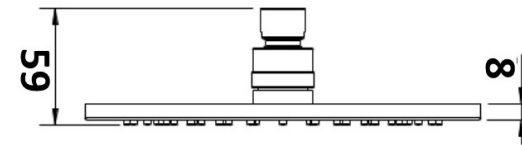

AKEMI KURO OVERHEAD ROSE 200MM BLK 10366

- Contemporary new design
- Available in black
- WELS Rating 3 Star 9 LPM
- Maximum operating pressure 500kpa
- Minimum operating pressure 150kpa
- Maximum water temperature 80 degrees
- Must be installed by a licensed plumber