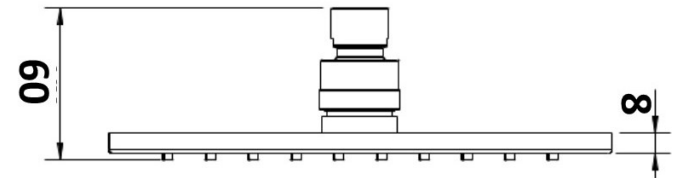

KIATO KURO OVERHEAD ROSE 200MM BLK 10367

- Contemporary new design
- Available in black
- WELS Rating 3 Star 9 LPM
- Maximum operating pressure 500kpa
- Minimum operating pressure 150kpa
- Maximum water temperature 80 degrees
- Must be installed by a licensed plumber