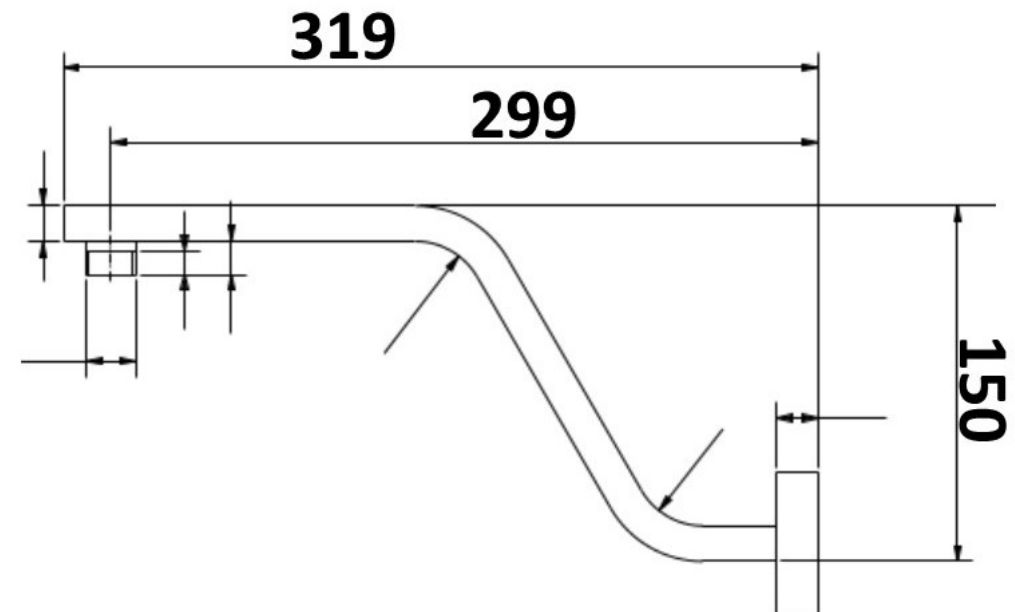

KIATO KURO RAISED WALL ARM

BLK 10370

- Contemporary new design
- Available in black
- Maximum operating pressure 500kpa
- Minimum operating pressure 150kpa
- Maximum water temperature 80 degrees
- Must be installed by a licensed plumber