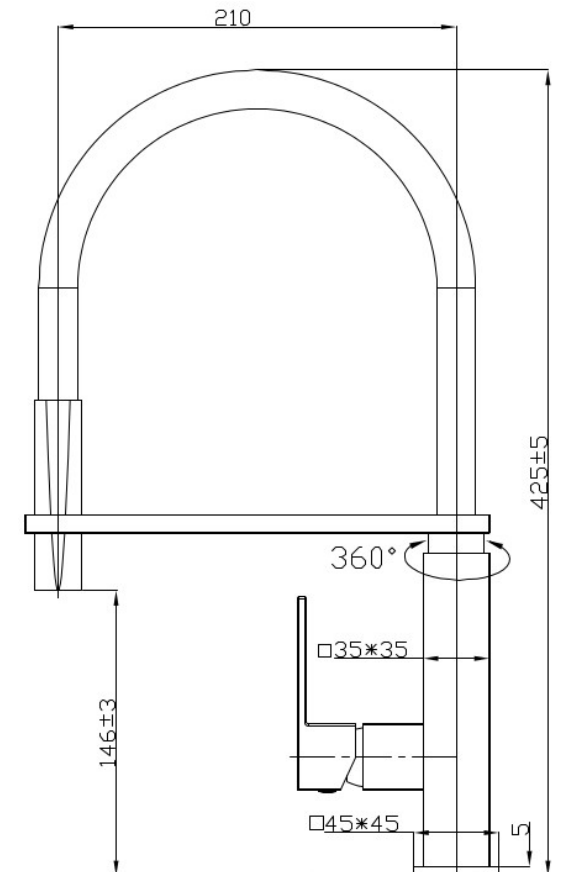

## ANEKO PULL DOWN SINK MIXER BRUSHED NICKEL 10372

- Contemporary new design
- Available in chrome & brushed nickel
- Wels Rating 5 Star 6 LPM
- Maximum operating pressure 500kpa
- Minimum operating pressure 150kpa
- Maximum water temperature 80 degrees
- Must be installed by a licensed plumber
- Must have isolation cocks installed inline before the mixer