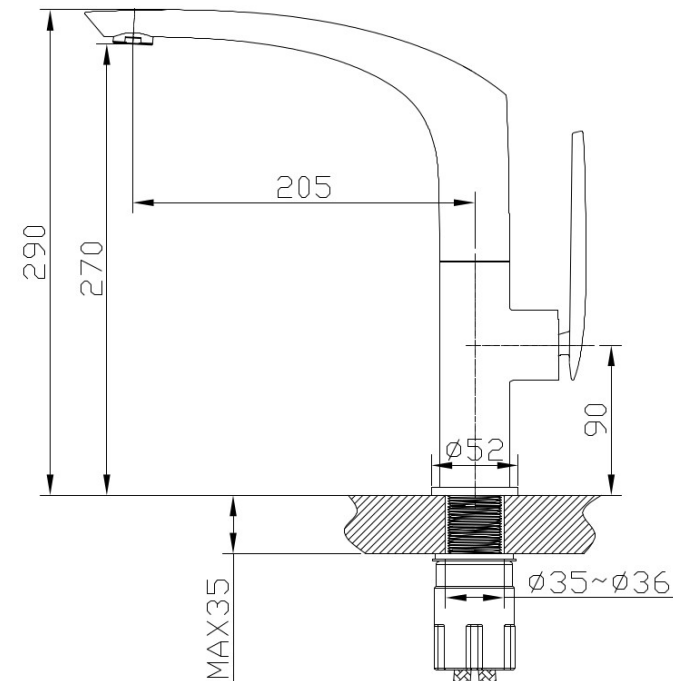

CELINE SINK MIXER BLK/CP 10382

- Contemporary new design
- Available in chrome, black/chrome, white/chrome
- Wels Rating 5 Star 6 LPM
- Maximum operating pressure 500kpa
- Minimum operating pressure 150kpa
- Maximum water temperature 80 degrees
- Must be installed by a licensed plumber
- Must have isolation cocks installed inline before the mixer