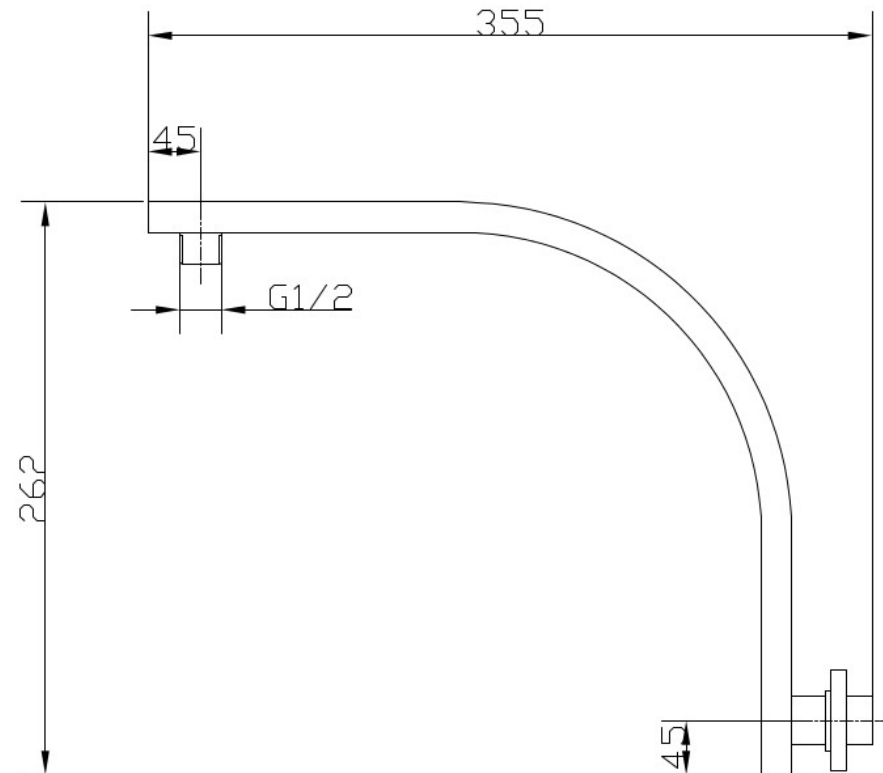

KIATO RAISED SHOWER ARM CP 10390

- Contemporary new design
- Available in chrome
- Maximum operating pressure 500kpa
- Minimum operating pressure 150kpa
- Maximum water temperature 80 degrees
- Must be installed by a licensed plumber