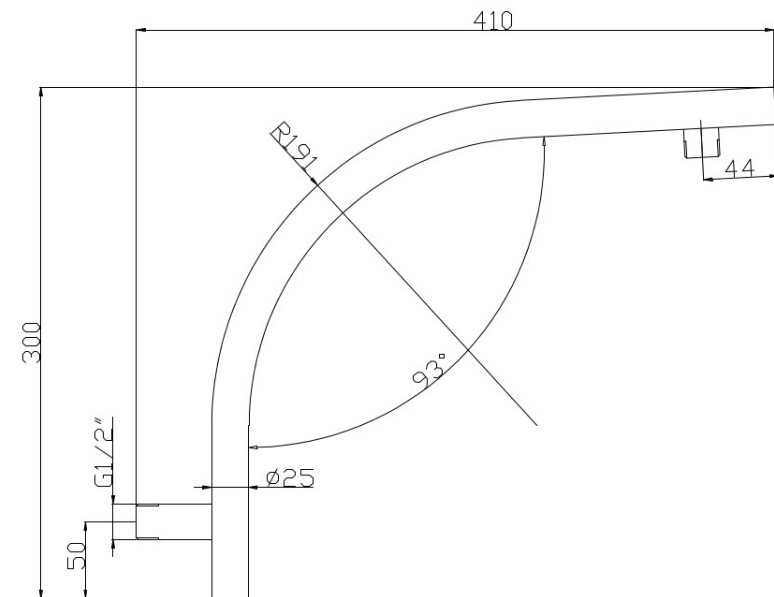

AKEMI RAISED SHOWER ARM CP 10392

- Contemporary new design
- Available in chrome
- Maximum operating pressure 500kpa
- Minimum operating pressure 150kpa
- Maximum water temperature 80 degrees
- Must be installed by a licensed plumber