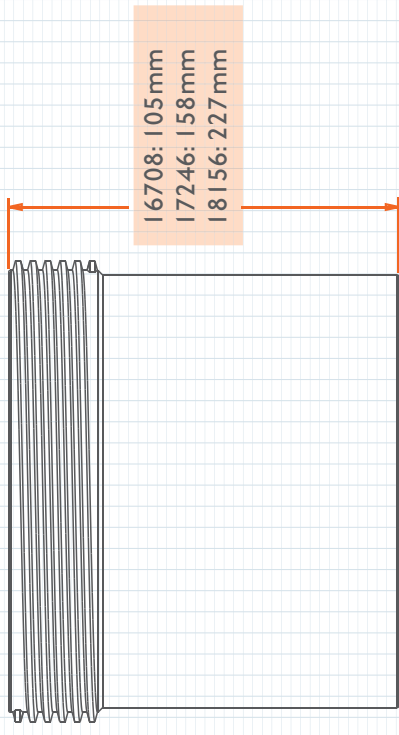

THREADED COUPLINGS & CAPS

THREADED COUPLINGS

ID	Ø mm	mm	mm
16708	100	42	42
17246	150	12	12
18156	225	2	2

MEASUREMENTS (MM)

SCREW CAPS

ID	Ø mm	mm	mm
15001	100	120	120
15002	150	36	36
18071	225	14	14

MEASUREMENTS (MM)