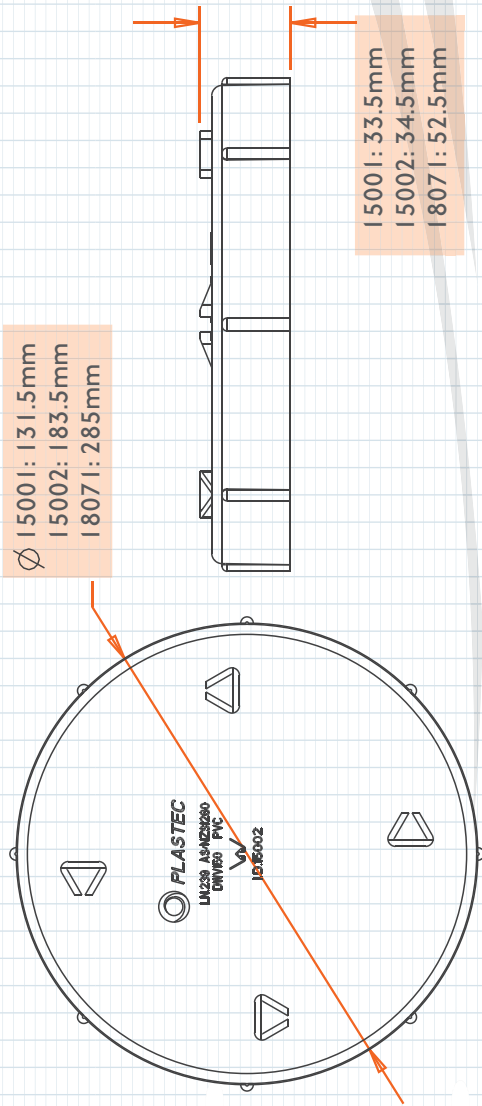

THREADED COUPLINGS & CAPS

THREADED COUPLINGS

ID	Ø mm	mm	mm
16708	100	42	42
17246	150	12	12
18156	225	2	2

MEASUREMENTS (MM)

SCREW CAPS

ID	Ø mm	mm	mm
15001	100	120	120
15002	150	36	36
18071	225	14	14

MEASUREMENTS (MM)