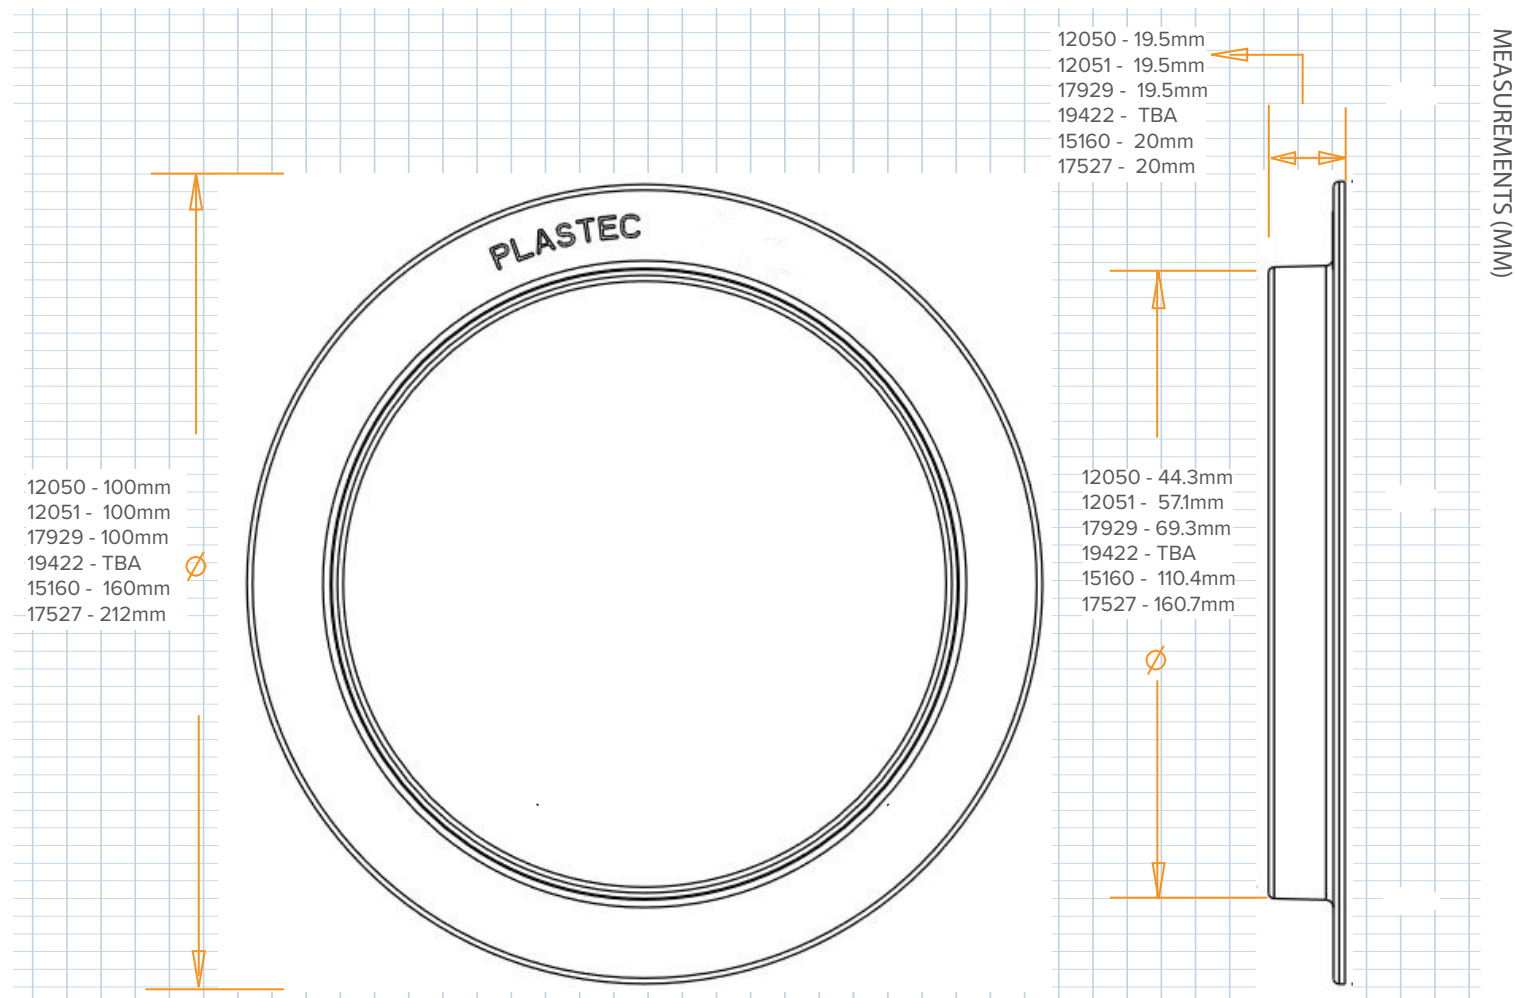

DWV FITTINGS

FLOOR FLANGES - Raised Shoulder

ID	DIA	DWV	BAG QTY	CARTON QTY
12050	40mm	DWV	20	200
12051	50mm	DWV	20	200
17929	65mm	DWV	10	120
19422	80mm	DWV		200
15160	100mm	DWV		184
17527	150mm	DWV		90

* Related Products: 90mm Stormwater version available 15161

* Flat & tapered Styles also available.

PRODUCT SPECIFICATIONS

DIAMETER
 FASTENING
 BAG QTY
 CARTON QTY
 FINISH/COLOUR
 MEASUREMENT (MM)

Details are correct as at 17/06/2020, but are subject to change without notice