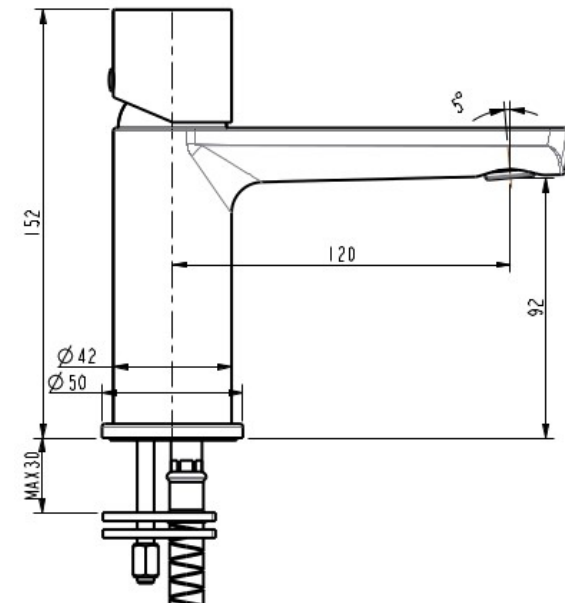

FINESA BASIN MIXER CHROME/BLACK 10710CBL

- Contemporary new design
- Available in chrome/black & 5 additional finishes
- Wels Rating 5 Star 6 LPM
- Maximum operating pressure 500kpa
- Minimum operating pressure 150kpa
- Maximum water temperature 80 degrees
- Must be installed by a licensed plumber
- Isolation stops must be installed inline before flex connectors