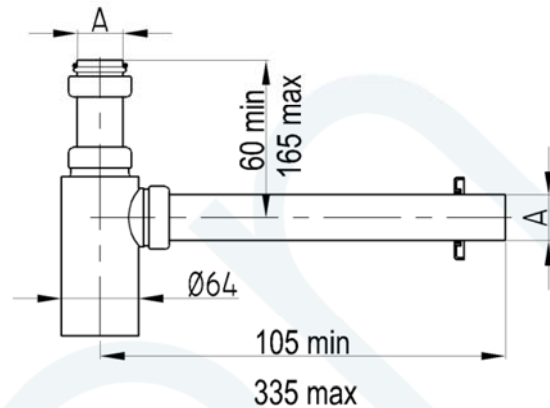

BOTTLE TRAP ADJUSTABLE

Brand Name: **elson**

CODE	DESCRIPTION	A	COLOR
71760	BOTTLE TRAP ADJUSTABLE 40mm x 335mm CHROME	DN40	CHROME
71765	BOTTLE TRAP ADJUSTABLE 40mm x 335mm BLACK	DN40	BLACK

Product Specification & Features

- Maximum Working Temperature 80°C
- Material: Copper
- Threads : Complies with AS 1722.2

Standards & Approvals

WaterMark

WMK26589
Standard AS 1589

SAI GLOBAL

Elson Australasia Pty Ltd

Tel: 02 9625 7899 Fax: 02 9625 7855