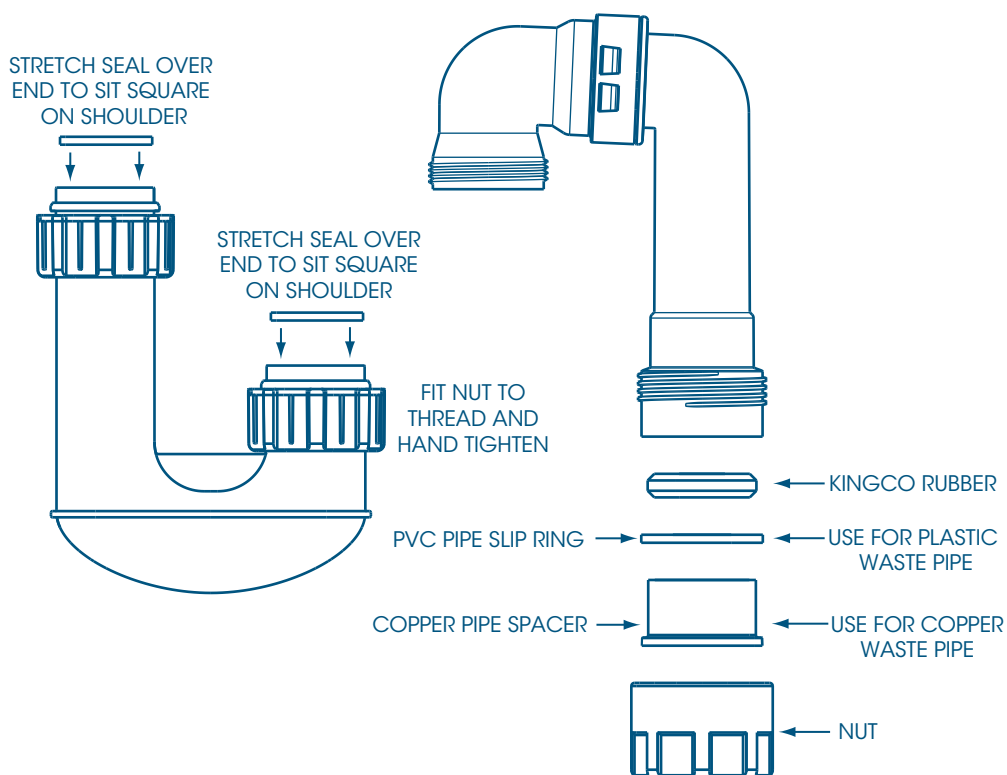

Caroma®

40mm COMBINATION S AND P TRAP

AS2887
WMKT25463

GWA *Smarter Solutions*

Caroma®

40mm COMBINATION S AND P TRAP

All Caroma trap fittings are designed and made to exceed Australian Standard specifications. Certain sizes of fittings are not permitted in various States. Please check with your Water Board concerning local regulations.