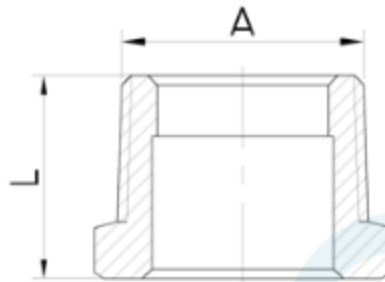

**BUSH TUBE MALE NO.4**

Brand Name: **elson**

CODE	DESCRIPTION	L(mm)	A
82000	BUSH TUBE NO.4 15mm OD x 15mm MI	19.1	R1/2
82006	BUSH TUBE NO.4 20mm OD x 20mm MI	21.4	R3/4
82010	BUSH TUBE NO.4 25mm OD x 25mm MI	24	R1
82012	BUSH TUBE NO.4 32mm OD x 32mm MI	28.3	R1 1/4
82014	BUSH TUBE NO.4 40mm OD x 40mm MI	30	R1 1/2
82016	BUSH TUBE NO.4 50mm OD x 50mm MI	33.6	R2
82019	BUSH TUBE MALE NO.4 65mm OD x 65mm MI	37	R2 1/2
82021	BUSH TUBE MALE NO.4 80mm OD x 80mm MI	40	R3
82023	BUSH TUBE MALE NO.4 00mm OD x 100mm MI	46	R4

**Product Specification & Features**

- Maximum Working Temperature: 95°C
- Maximum Working Pressure at 20°C : Water-2000Kpa, Gas-500KPa
- Threads: Complies with AS 1722.2
- Material: DR Brass, Complies with AS 2345
- Suitable for Potable Water – complies with AS/NZS 4020