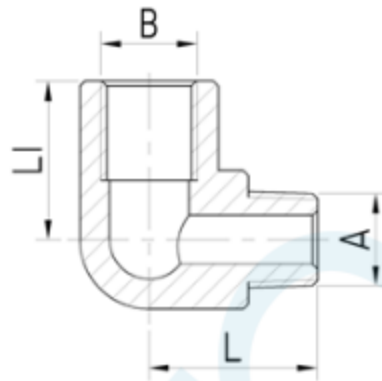

ELBOW M/F

Brand Name: **elson**

CODE	DESCRIPTION	L(mm)	L1(mm)	A	B
80629	ELBOW M/F 4mm (1/8") BRASS	17	15	R1/8	G1/8
80632	ELBOW M/F 6mm (1/4") BRASS	24.4	19	R1/4	G1/4
80634	ELBOW M/F 10mm BRASS	25.8	20	R3/8	G3/8
80636	ELBOW M/F 15mm BRASS	33.5	27.2	R1/2	Rp1/2
80638	ELBOW M/F 15mm CHROME	33.5	27.2	R1/2	Rp1/2
80640	ELBOW M/F 20mm BRASS	34	30	G3/4B	G3/4
80642	ELBOW M/F 20mm CHROME	34	30	G3/4B	G3/4
80644	ELBOW M/F 20mm FI x 15mm MI BRASS	35	31	G1/2B	G3/4
80646	ELBOW M/F 25mm BRASS	42	45	G1B	G1
80648	ELBOW M/F 32mm BRASS	46	46	R1 1/4	G1 1/4
80650	ELBOW M/F 40mm BRASS	50	50	R1 1/2	G1 1/2
80652	ELBOW M/F 50mm BRASS	61	61	R2	G2

Product Specification & Features

- Maximum Working Temperature: 95°C
- Maximum Working Pressure at 20°C : Water-2000Kpa, Gas-500KPa
- Threads: Complies with AS ISO 7.1, AS ISO 7.2 and AS 1722.2
- Material: DR Brass, Complies with AS 2345
- Suitable for Potable Water – complies with AS/NZS 4020