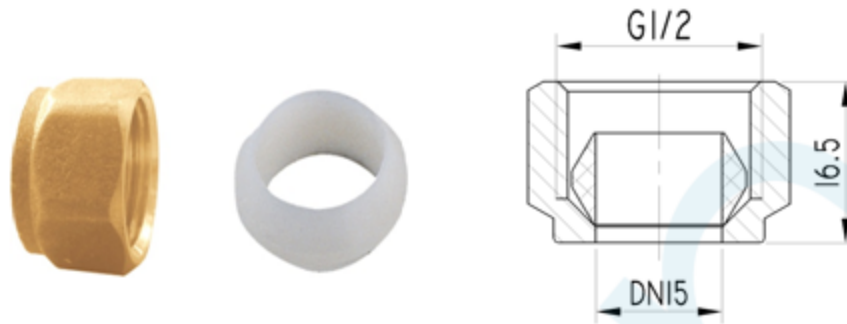

**KINCO NUT & N/OLIVE SET**

Brand Name: **elson**

CODE	DESCRIPTION
80952	KINCO NUT & N/OLIVE SET 15mm BRASS
80956	KINCO NUT & N/OLIVE SET 15mm CHROME

**Product Specification & Features**

- Maximum Working Temperature: 95°C
- Maximum Working Pressure at 20°C : 2000Kpa
- Threads: Complies with AS 1722.2
- Material: DR Brass, Complies with AS 2345, & NYLON
- Suitable for Potable Water – complies with AS/NZS 4020