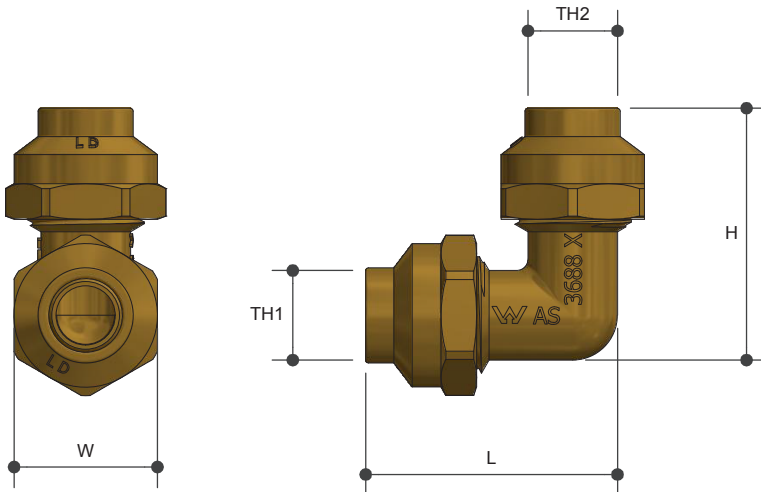

FLARED COMPRESSION

Elbow C X C

Product Specifications

Specifications

Maximum working temperature 1°C to 95°C

Maximum pressure rating 1600kPa

Features

Watermark approved

Brass and chrome finish

Tested and certified to AS 3688

Sizing Chart (MM)

	L	H	W	TH1	TH2
AW291	44	44	25	15C	15C
AW292*	44	44	25	15C	15C
AW293	53	53	32	20C	20C
AW294*	53	53	32	20C	20C
AW295	68	68	38	25C	25C
AW296	83	83	47	32C	32C
AW297	92	92	55	40C	40C
AW298	98	98	66	50C	50C

* Chrome Plated

Material Chart

Part	Material
Elbow	DR Brass
Compression Nut	DR Brass

For more information on Metforge, contact:
Austworld 15 Activity Crescent, Molendinar, Queensland 4214 Australia
P. 1300 780 430 F. 1300 780 441 E. info@austworld.com.au

Austworld Pty Ltd. All rights reserved 2018. Austworld and Metforge are registered trade mark belonging to Austworld Pty Ltd.