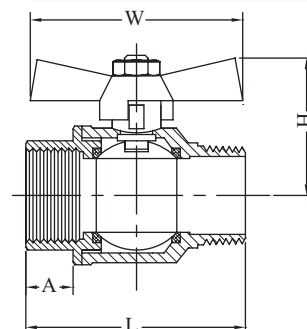

Gas Brass Ball Valve M/F C/W T Handle

Gas Brass Ball Valve M/F with T Handle						
AAP CODE	IMPERIAL SIZE	L	H	W	A	APPROX. KG/PC
VGASMF08TH	1/4	49.5	35	48	12	0.16
VGASMF10TH	3/8	49.5	35	48	16	0.14
VGASMF15TH	1/2	60	35	55	16.5	0.2
VGASMF20TH	3/4	66.5	40	55	18	0.3
VGASMF25TH	1	76	43	72	19.5	0.43

Gas Brass Lockable Ball Valve M/F

Gas Brass Lockable Ball Valve M/F						
AAP CODE	IMPERIAL SIZE	L	H	W	A	APPROX. KG/PC
VGASMF50L	2	122	89	180	27	1.72

Flared Gas Brass Ball Valve

Flared Gas Ball Valve					
AAP CODE	IMPERIAL SIZE	L	H	W	APPROX. KG/PC
VF10	3/8	77	32	62	0.23
VF15	1/2	83	32	62	0.24
VF20	3/4	85	34	62	0.35