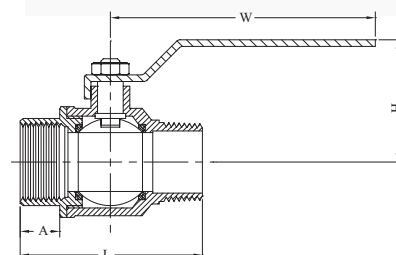

Gas Brass Ball Valve M/F C/W T Handle

Gas Brass Ball Valve M/F with T Handle						
AAP CODE	IMPERIAL SIZE	L	H	W	A	APPROX. KG/PC
VGASMF08TH	1/4	49.5	35	48	12	0.16
VGASMF10TH	3/8	49.5	35	48	16	0.14
VGASMF15TH	1/2	60	35	55	16.5	0.2
VGASMF20TH	3/4	66.5	40	55	18	0.3
VGASMF25TH	1	76	43	72	19.5	0.43

Gas Brass Lockable Ball Valve M/F

Gas Brass Lockable Ball Valve M/F						
AAP CODE	IMPERIAL SIZE	L	H	W	A	APPROX. KG/PC
VGASMF50L	2	122	89	180	27	1.72

Flared Gas Brass Ball Valve

Flared Gas Ball Valve					
AAP CODE	IMPERIAL SIZE	L	H	W	APPROX. KG/PC
VF10	3/8	77	32	62	0.23
VF15	1/2	83	32	62	0.24
VF20	3/4	85	34	62	0.35