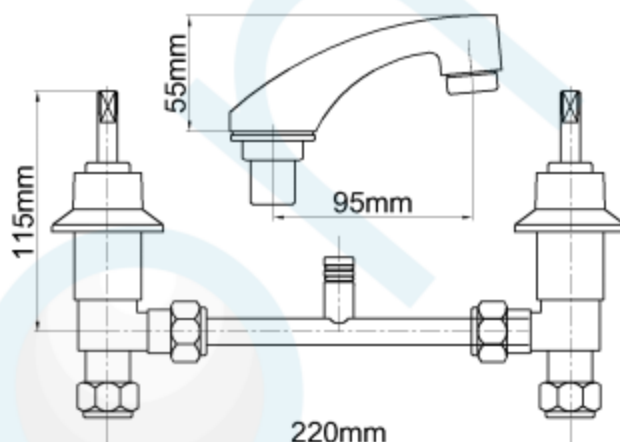

U/S BASIN SET STANDARD SPOUT CP WELS 4 STAR

CODE : 60483

Brand Name: **elson**

Product Specification & Features

- Maximum Working Temperature: 80°C
- Maximum Working Pressure: 1300 KPa
- Threads: Complies with AS 1722.2
- Material: DR Brass, Complies with AS 2345
- Suitable for Potable Water, Complies with AS/NZS 4020
- WELS Reg. Number:T33358, WELS Rating: 4 STAR 7.5 L/Min
- Double O-ring Seal