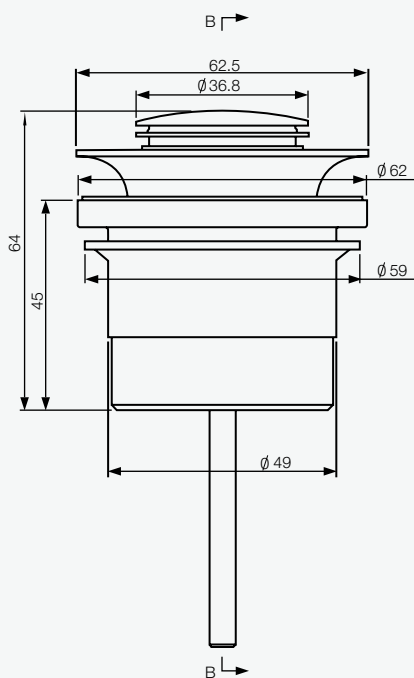

QUATTRO

21705.01