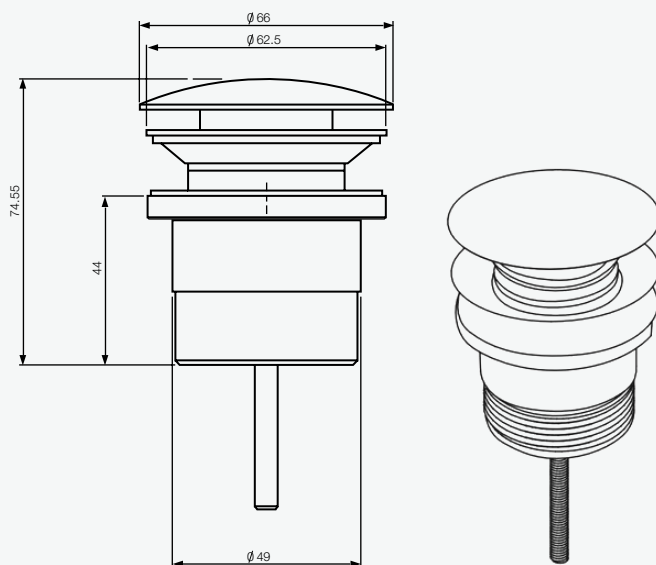

MUSHROOM QUATTRO

21755.01

Our Locations

📍 New South Wales Office (NSW, VIC & ACT)

Art Plumbing & Bathroomware
Australia Pty Ltd

sales@artaust.com.au

Phone: 02 9636 2131

Fax: 02 9636 2498

📍 South Australia

Impressions Bathroomware

sales@impressionsbathroomware.com.au

Phone: 08 8352 8600

Fax: 08 8352 8622

📍 Western Australia

Pride Industries

saleswa@artplastics.com.au

Phone: 08 9272 6511

Fax: 08 9272 3427

📍 Queensland & NT

Art Plumbing & Bathroomware
Australia Pty Ltd

salesqld@artaust.com.au

Phone: 07 3805 6664

Fax: 07 3805 6668

📍 Tasmania

Wholesale Products

admin@wholesaleproducts.com.au

Phone: 03 6273 3455

Fax: 03 6273 1901