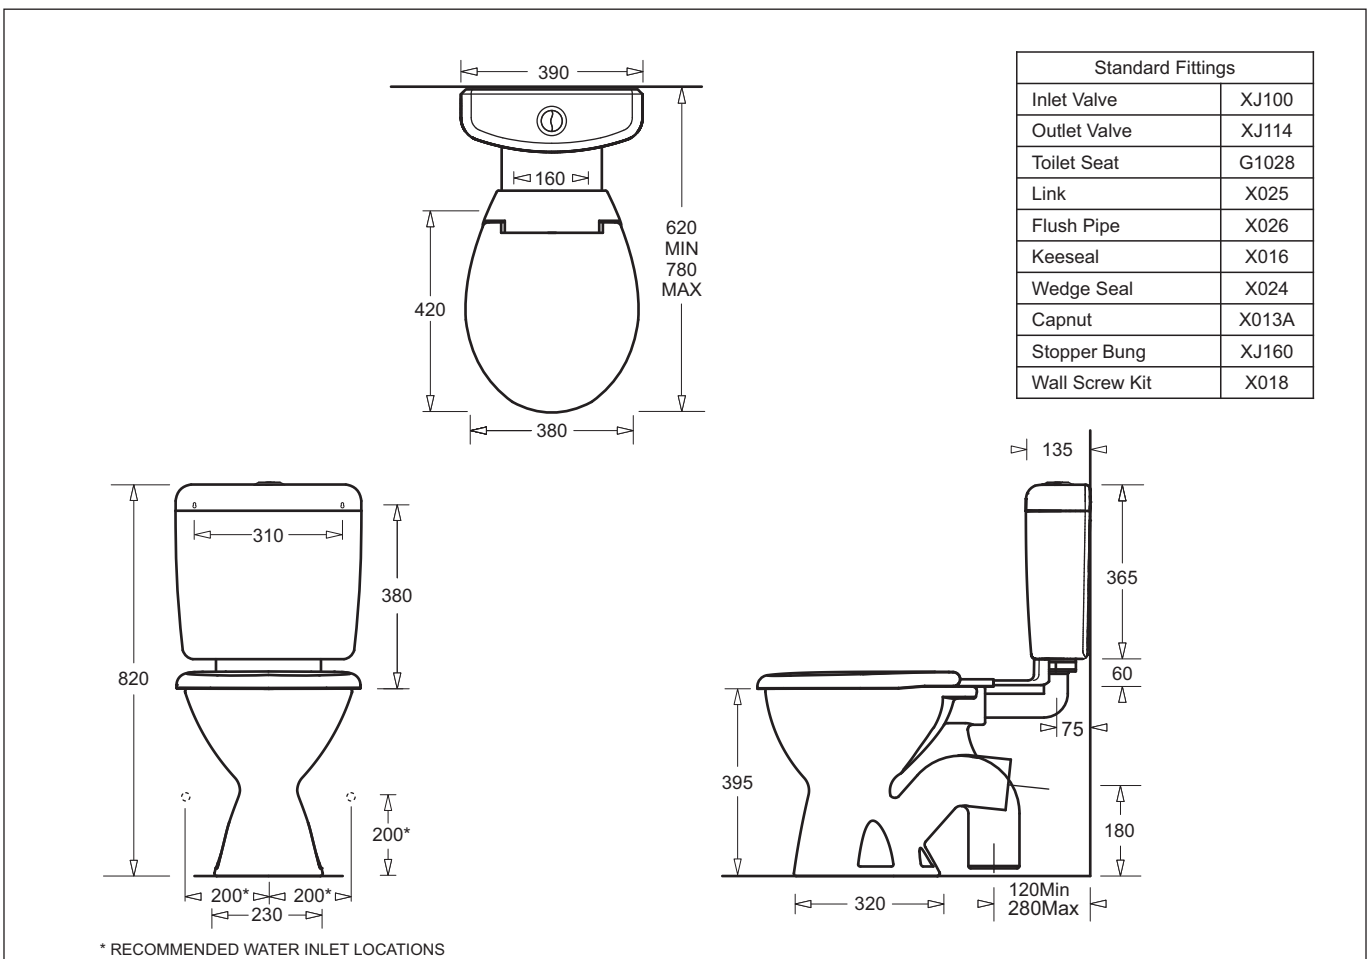

## VITREOUS CHINA-PLASTIC LINK SUITE

- Standard vitreous china pan with plastic cistern link and seat
- Mode pan matched with attractive Mode cistern
- Variable set out S trap 120-280mm, P trap 180mm
- 4.5/3L Dual flush - 4 Star WELS rated
- 4 hole pan floor fixing for increased stability
- LH/RH water inlet

### Provided

Item	Description	Code
Toilet	Mode S Pan	OR J2000
Toilet	Mode P Pan	
Cistern	Mode Plastic Cistern Seat and Link	G1210
Installation	Instruction Sheet	✓

All dimensions are in millimetres and are subject to normal manufacturing variation of +/- 3mm on all surfaces. As product development is ongoing BPA reserves the right to vary specifications without notice.