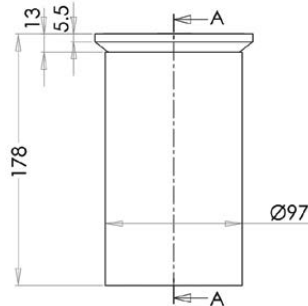

100mm Round Drop in Floor Waste Arrestor

FW-100BRL

FW-100RL-BASKET (BASKET ONLY)

- Stainless steel grate
- Fixed secondary strainer
- Removable strainer basket
- Suits 100mm DWV, HDPE pipe

FW-100RL-BASKET

Top

Bottom

Side

Cross Section