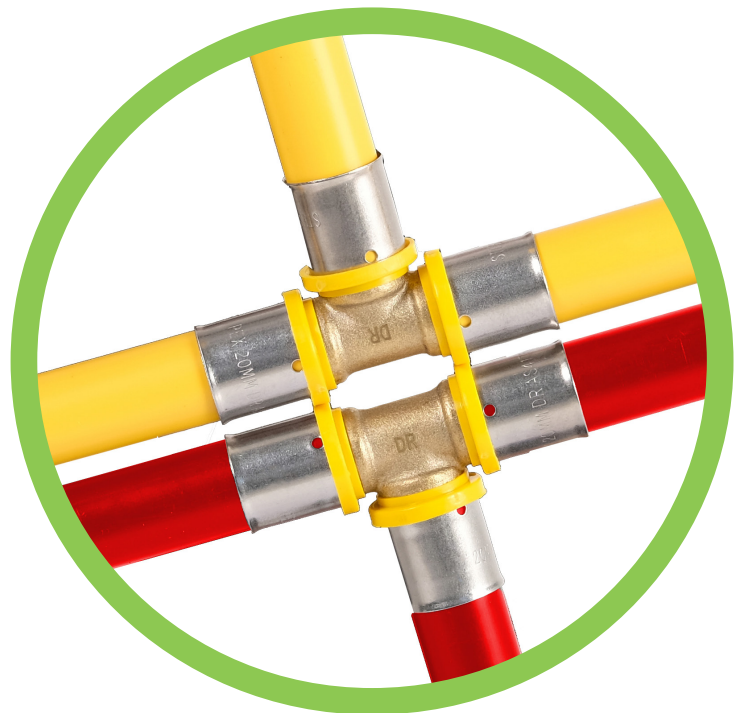

STESSO MULTILAYER GAS PIPE (YELLOW)

CODE	DESCRIPTION
SGC1625	STESSO GAS COIL 16MM X 25M
SGC1650	STESSO GAS COIL 16MM X 50M
SGC16100	STESSO GAS COIL 16MM X 100M
SGC20100	STESSO GAS COIL 20MM X 100M
SGC2025	STESSO GAS COIL 20MM X 25M
SGC2050	STESSO GAS COIL 20MM X 50M
SGC2525	STESSO GAS COIL 25MM X 25M
SGC2550	STESSO GAS COIL 25MM X 50M
SGC3225	STESSO GAS COIL 32MM X 25M
SGC3250	STESSO GAS COIL 32MM X 50M
SGL165	STESSO GAS STRAIGHT LENGTH 16MM X 5M
SGL205	STESSO GAS STRAIGHT LENGTH 20MM X 5M
SGL255	STESSO GAS STRAIGHT LENGTH 25MM X 5M
SGL325	STESSO GAS STRAIGHT LENGTH 32MM X 5M
SGL405	STESSO GAS STRAIGHT LENGTH 40MM X 5M
SGL505	STESSO GAS STRAIGHT LENGTH 50MM X 5M
SGL635	STESSO GAS STRAIGHT LENGTH 63MM X 5M

- DUAL SYSTEM FOR USE WITH GAS AND WATER APPLICATIONS

- EXCELLENT FLEXIBILITY AND DURABILITY

- 50 YEARS OF WARRANTY

- NO SOLVENT ADHESIVES, SOLDERING, WELDING OR BRAZING REQUIRED

STESSO GEN 2 WATER INSTALLATION INSTRUCTIONS