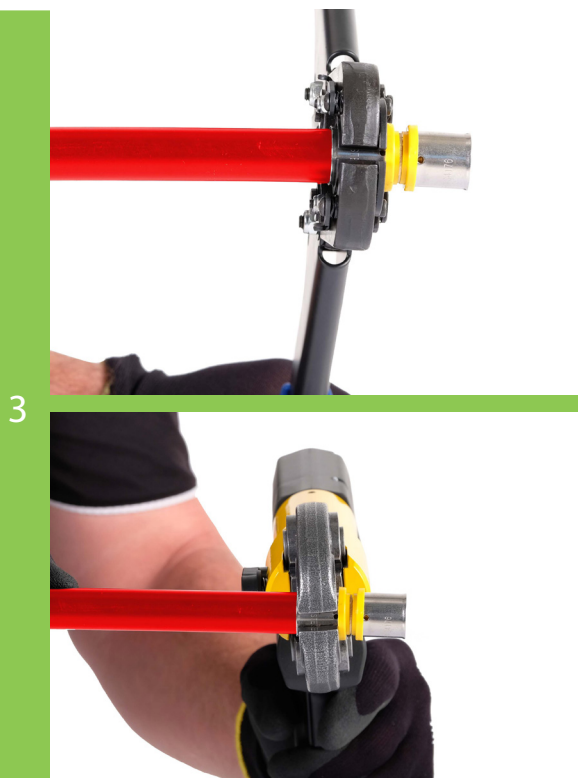

Push fitting into pipe until pipe is visible on the three viewing ports on the stainless steel crimp ring.

Using the STESSO crimping tool which has a 'U' profile jaw. Place tool over stainless steel crimp ring ensuring jaws are centred.