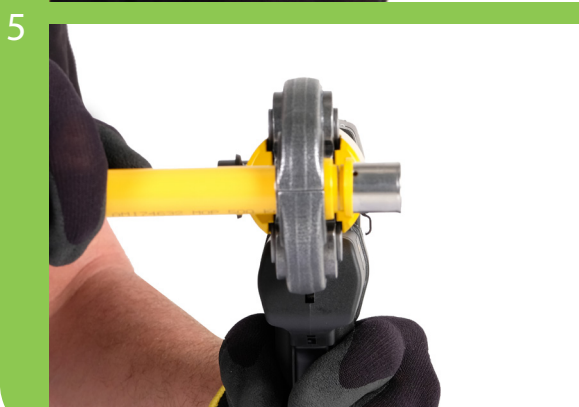

Push fitting into pipe until pipe is visible on the three viewing ports on the stainless steel crimp ring.

Using the STESSO crimping tool which has a 'U' profile jaw. Place tool over stainless steel crimp ring ensuring jaws are centred.

2a

16 - 32mm

For easy insertion of fitting, use a rounding tool on the cut end of the pipe.

2b

40mm and over

These sizes must be reamed using a size specific reaming tool as shown in illustration.

3

Push fitting into pipe until pipe is visible on the three viewing ports on the stainless steel crimp ring.

STESSO GEN 2 GAS INSTALLATION INSTRUCTIONS

The following instructions explain the correct installation procedure for STESSO GEN 2 fittings with STESSO gas pipe.

Using the STESSO crimping tool which has a 'U' profile jaw. Place tool over stainless steel crimp ring ensuring jaws are centred.