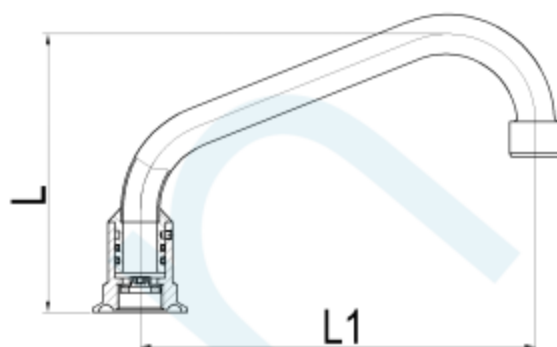

SWIVEL SPOUT HOB TUBE

Brand Name: **elson**

CODE	DESCRIPTION	L (mm)	L2 (mm)	WELS Reg. Number
60314	SWIVEL SPOUT HOB TUBE 225mm CP WELS 3 STAR	146	225	T33671
60452	SWIVEL SPOUT HOB TUBE 180mm CP WELS 3 STAR	130	180	T33670

Product Specification & Features

- Maximum Working Temperature: 80 °C
- Maximum Working Pressure: 800 KPa
- Threads: Complies with AS 1722.2
- Material: Brass
- Suitable for Potable Water, Complies with AS/NZS 4020
- WELS Rating: 3 STAR 9 L/Min