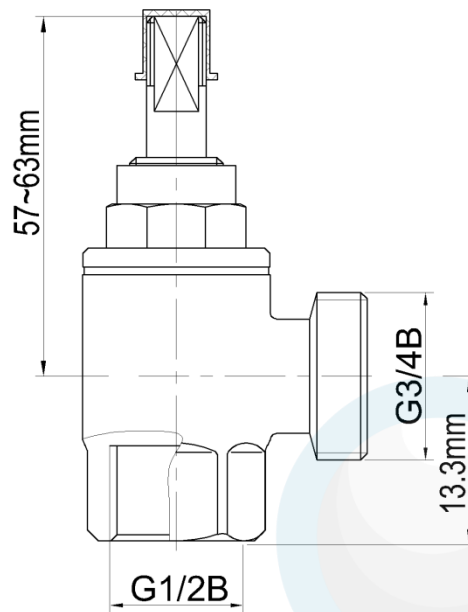

U/S W/MACHINE COCK 1/2"x3/4" CP

Product Code : 60421

Brand Name: **elson**

Product Specification

- Complies with AS/NZS 3718, Watermark Licence Number: WMKA 02498
- Material: DR Brass, Complies with AS 2345
- Threads: Complies with AS ISO 7.1, AS ISO 7.2 and AS 1722.2
- End Connectors: Complies with AS 3688
- Suitable for Potable Water, Complies with AS/NZS 4020
- Maximum Working Temperature: 80°C
- Maximum Working Pressure: 1300 KPa
- Flow Rate at pressure 250Kpa: 61L/Min

Additional Feature

- **Double O-ring Seal**

Elson Australasia Pty Ltd

Tel: 02 9625 7899 Fax: 02 9625 7855

Website: www.elson.net.au E-mail: sales@elson.net.au

Version 2.0

Aug. 2020