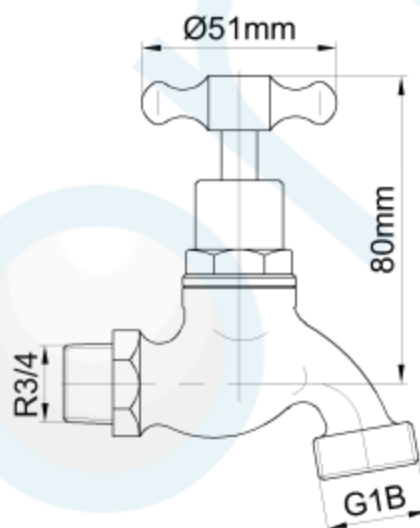

HOSE COCK 3/4" TH CP

CODE:60434

Brand Name: **elson**

### Product Specification & Features

- Maximum Working Temperature: 80°C
- Maximum Working Pressure: 1300 KPa
- Threads: Complies with AS 1722.2
- Material: DR Brass, Complies with AS 2345
- Suitable for Potable Water, Complies with AS/NZS 4020
- Flow Rate at pressure 250Kpa: 79.58L/Min
- Double O-ring Seal