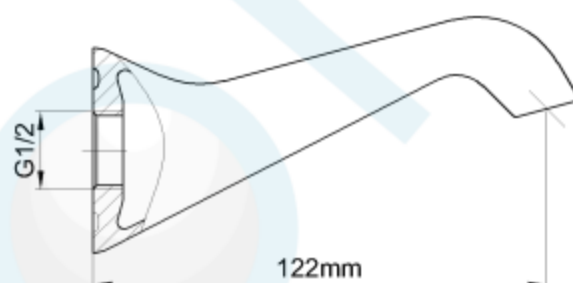

FIXED BATH SPOUT DLUX 125mm CP

CODE: 60472

Brand Name: **elson**

### Product Specification & Features

- Maximum Working Temperature: 80°C
- Maximum Working Pressure: 1300 KPa
- Threads: Complies with AS 1722.2
- Material: Brass ,
- Suitable for Potable Water, Complies with AS/NZS 4020