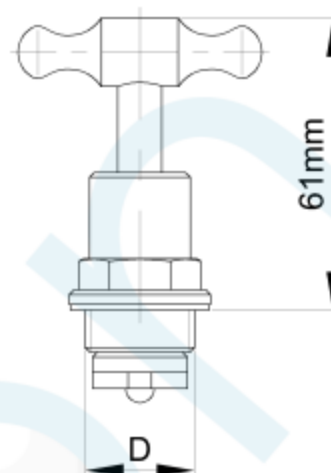

## TH TOP ASSEMBLY

Brand Name: **elson**

CODE	DESCRIPTION	D
60510	TH TOP ASSEMBLY 7/8" BRASS	G7/8B
60511	TH TOP ASSEMBLY 5/8" CP	G3/4B
60473	TH TOP ASSEMBLY 1/2" CP	G5/8B
60458	TH TOP ASSEMBLY 5/8" BRASS	G3/4B
60459	TH TOP ASSEMBLY 1/2" BRASS	G5/8B

### Product Specification & Features

- Maximum Working Temperature: 80 °C
- Maximum Working Pressure: 1300 KPa
- Threads: Complies with AS ISO 7.1, AS ISO 7.2 and AS 1722.2
- Material: DR Brass, Complies with AS 2345
- Suitable for Potable Water, Complies with AS/NZS 4020
- Double O-ring Seal